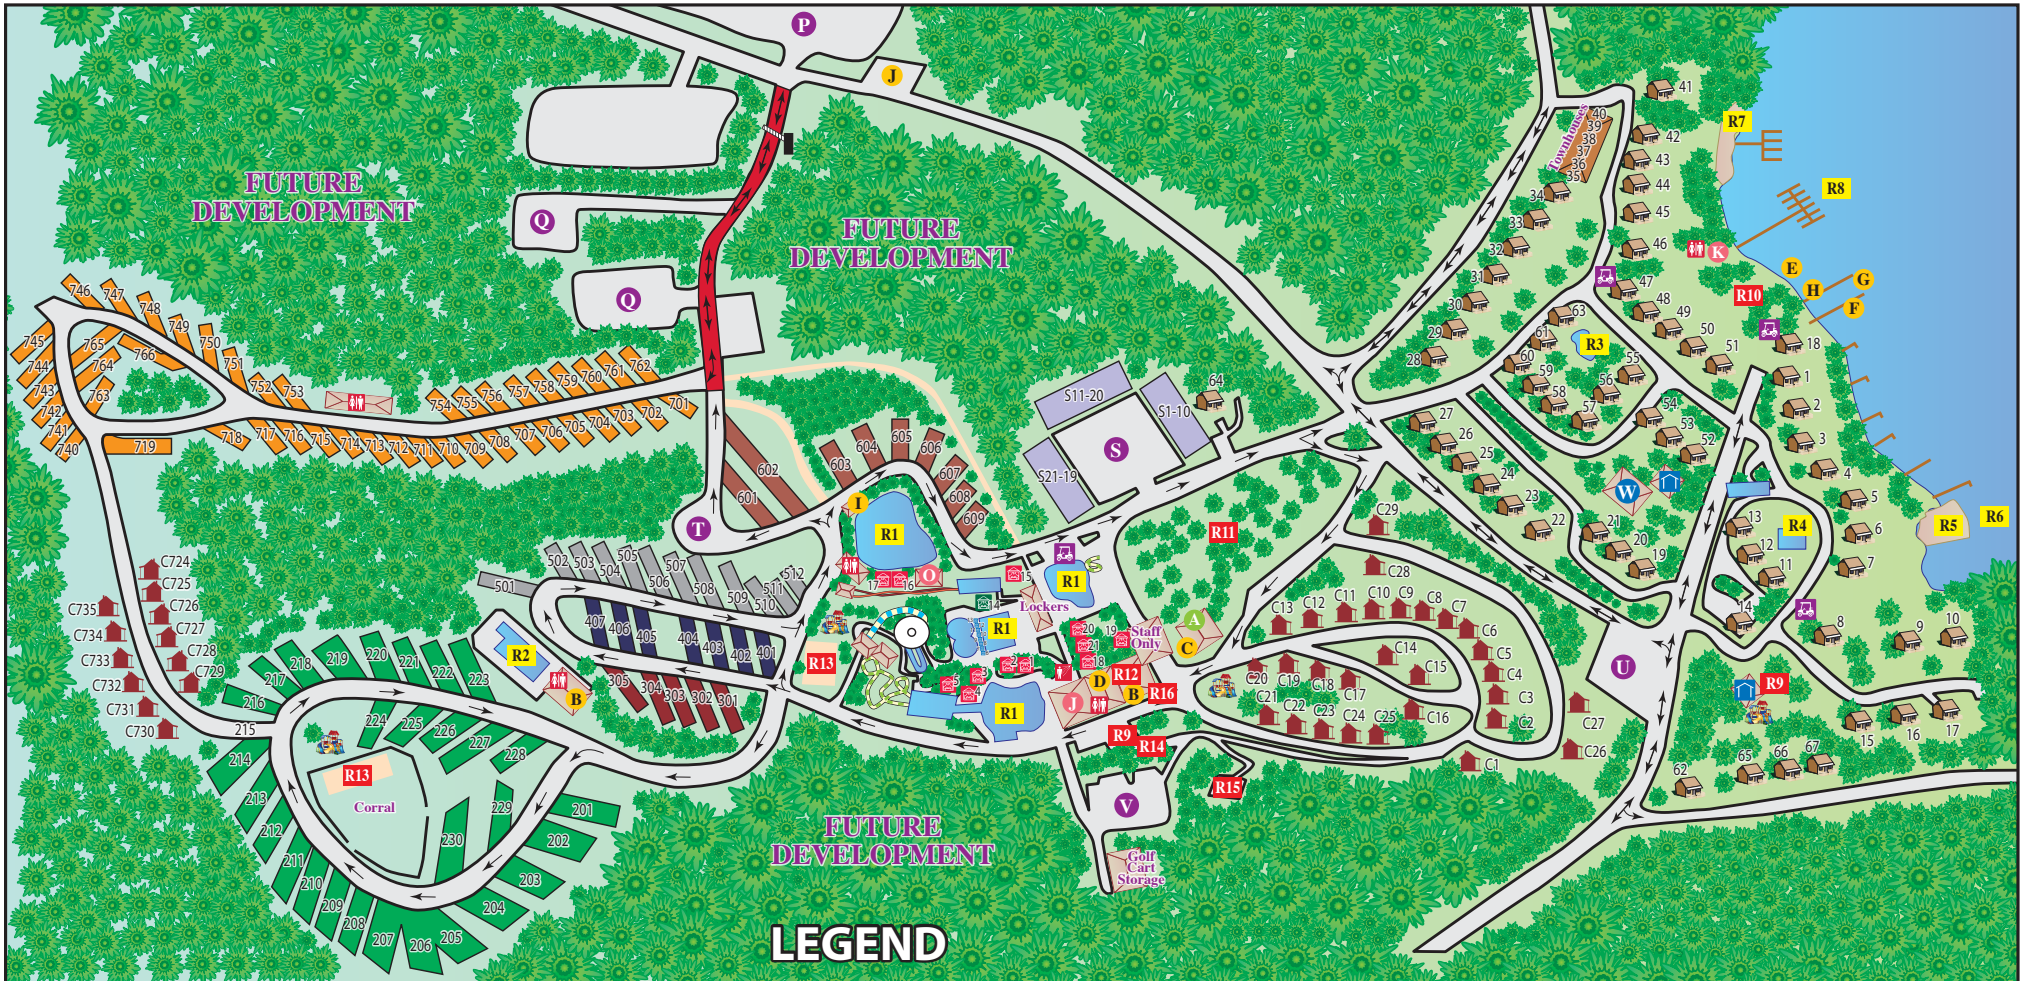

CHESNUT BAY

LEGEND

| Guest Services | Dining & Shopping | Parking | Recreation | | Rentals & Storage | RV Resort Spaces |
|----------------------------------|---------------------|----------------------------|--|---------------------|-------------------------|------------------|
| Resort Check-In Office | Shipwrecks Café | Water Park Parking | Pirate's Bay Water Park | Basketball Court | Chestnut Bay Lodge | 201-228 |
| Laundry | Lakeside Café | Employee Parking | Overlook Pool | Volleyball Court | Pavilion | 301-305 |
| Ice Machine | Black Beard's Pizza | Maintenance | Mushroom Pool | Putt-Putt Mini Golf | Small Cabana | 407-407 |
| Party Room | | Paid Self-Storage Units | Villa Pool | Store | Medium Cabana | 501-512 |
| Boat Ramp | | Extra Trailer Parking | Swim Beach | Jumping Pillow | Large Cabana | 601-609 |
| Fish Cleaning | | Lake Home Overflow Parking | Swim Platform | Golf Cart Rental | Lake Home Rental Houses | 601-609 |
| Community Docks | | Overflow Parking | Kayak Beach, Paddle Boats & Water Trikes | Amphitheater | Boat Storage Units | 701-766 |
| Boat & Jet Ski Rental | | Cart Parking | Private Docks | Water Park Exit | Camping Cabins | |
| Ticket Booth/Water Park Entrance | | | | Playground | | |
| Dumpsters | | | | | | |
| Bath House / Restroom | | | | | | |